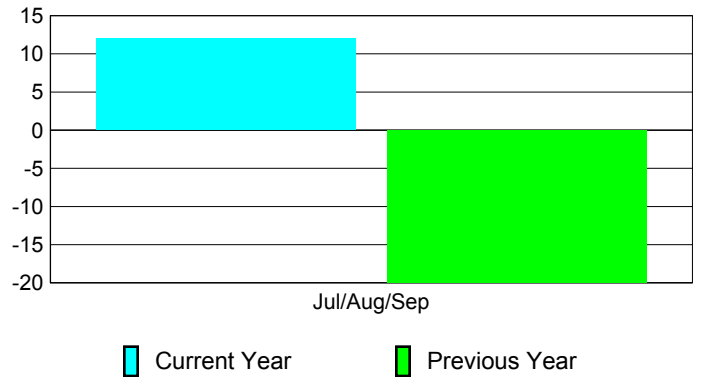

**Membership Results
2010-2011**

**Membership
2009-2010**

Month	Net Memb Goal	Actual New Memb	Actual Dropped Memb	Gain/Loss of Memb	Gain/Loss of Memb
Jul/Aug/Sep	20	38	-26	12	-20
Totals	20	38	-26	12	-20

Membership Results 2010-2011

Goal, New, Dropped, Gain/Loss

Comparison of Membership Gain/Loss

Current Year Compared to the Previous Year

Gender Comparison 2010-2011

Jul/Aug/Sep

■ Male ■ Female