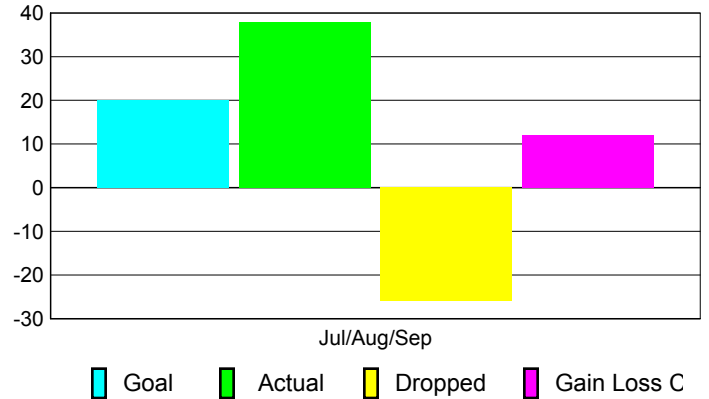

Membership Results 2010-2011

Goal, New, Dropped, Gain/Loss

Comparison of Membership Gain/Loss

Current Year Compared to the Previous Year